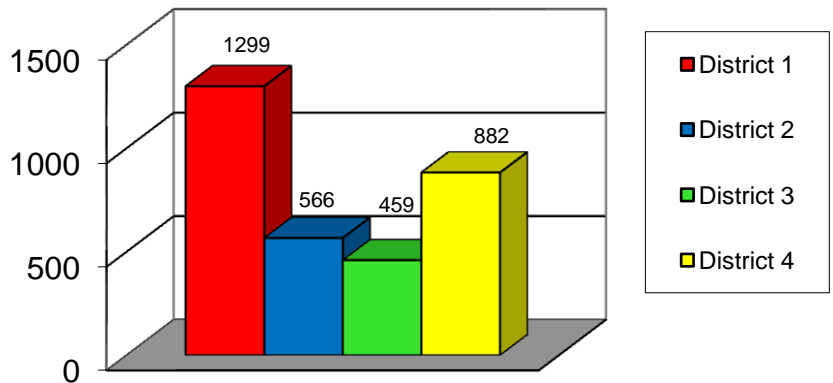

LEMONT FIRE PROTECTION DISTRICT

"2010" RUN TOTALS YEAR TO DATE = 3206

Total Runs - Year To Date = 3206

Run Type Percentage - Year To Date

Total Runs By District - Year To Date

Run Percentage By District - Year To Date