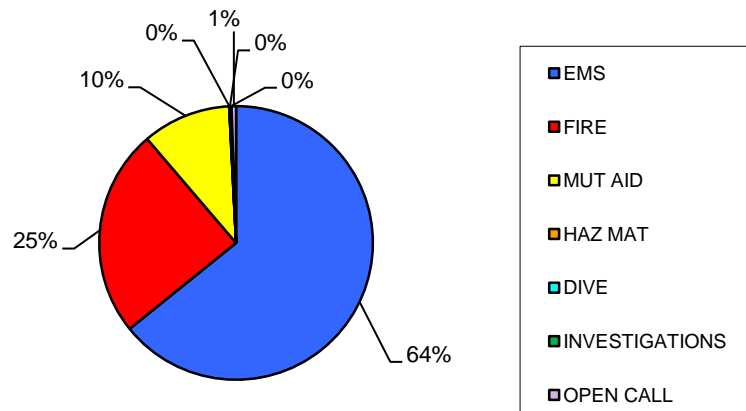

LEMONT FIRE PROTECTION DISTRICT

"2010" RUN TOTALS YEAR TO DATE = 3206

Total Runs - Year To Date = 3206

Run Type Percentage - Year To Date

Total Runs By District - Year To Date

Run Percentage By District - Year To Date