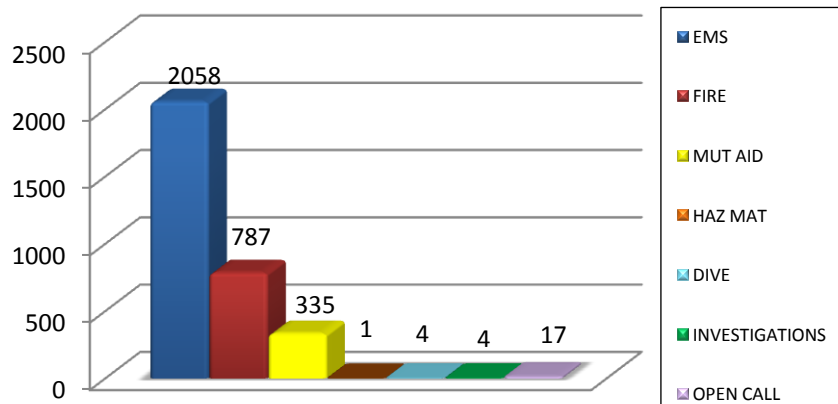

LEMONT FIRE PROTECTION DISTRICT

"2010" RUN TOTALS YEAR TO DATE = 3206

Total Runs - Year To Date = 3206

Run Type Percentage - Year To Date

Total Runs By District - Year To Date

Run Percentage By District - Year To Date