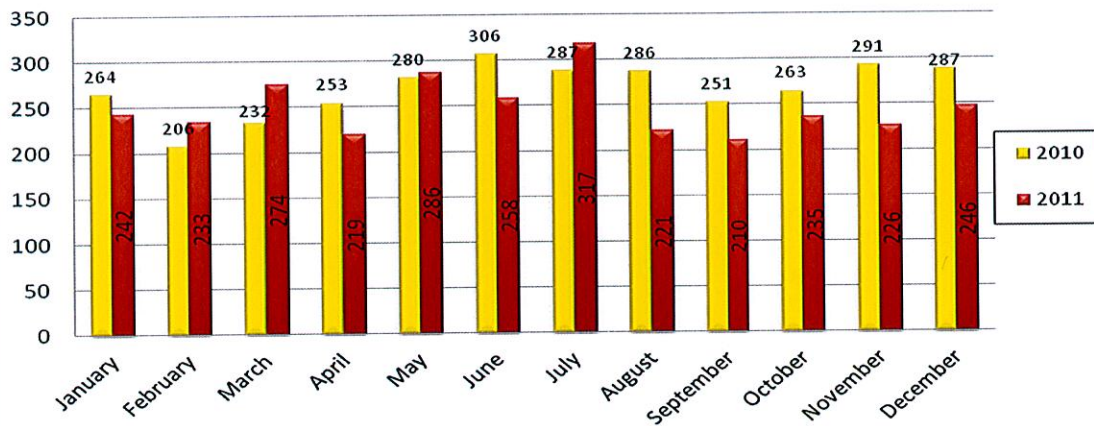

Total Runs - Year To Date = 2967

Run Type Percentage - Year To Date

Run Percentage By District - Year To Date

Total Runs By District - Year To Date

2010-2011 Monthly Comparison Totals

Annual Run Totals 1993-2011