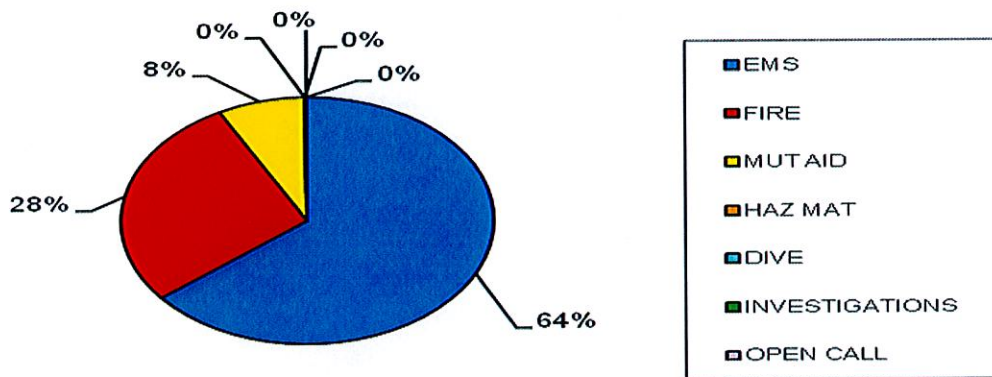

Total Runs - Year To Date = 2967

Run Type Percentage - Year To Date

Run Percentage By District - Year To Date

Total Runs By District - Year To Date

2010-2011 Monthly Comparison Totals

Annual Run Totals 1993-2011