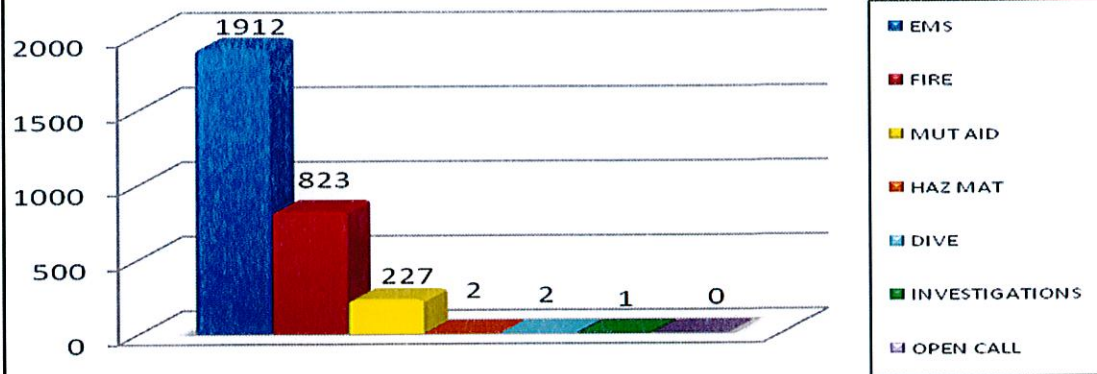

Total Runs - Year To Date = 2967

Run Type Percentage - Year To Date

Run Percentage By District - Year To Date

Total Runs By District - Year To Date

2010-2011 Monthly Comparison Totals

Annual Run Totals 1993-2011