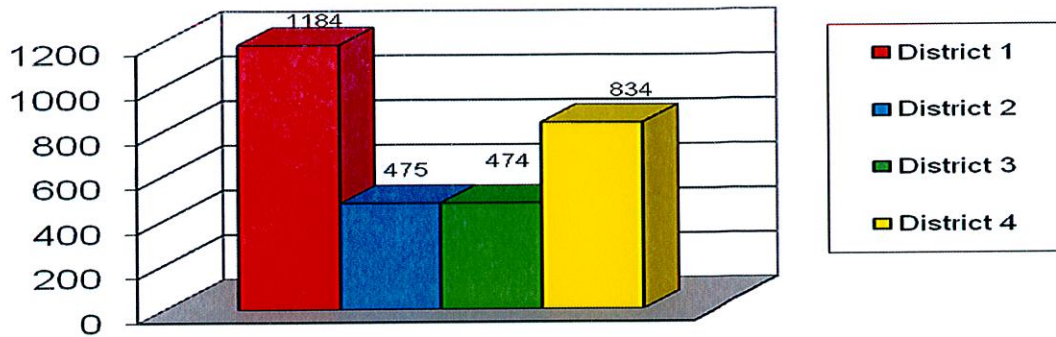

Total Runs - Year To Date = 2967

Run Type Percentage - Year To Date

Run Percentage By District - Year To Date

Total Runs By District - Year To Date

2010-2011 Monthly Comparison Totals

Annual Run Totals 1993-2011