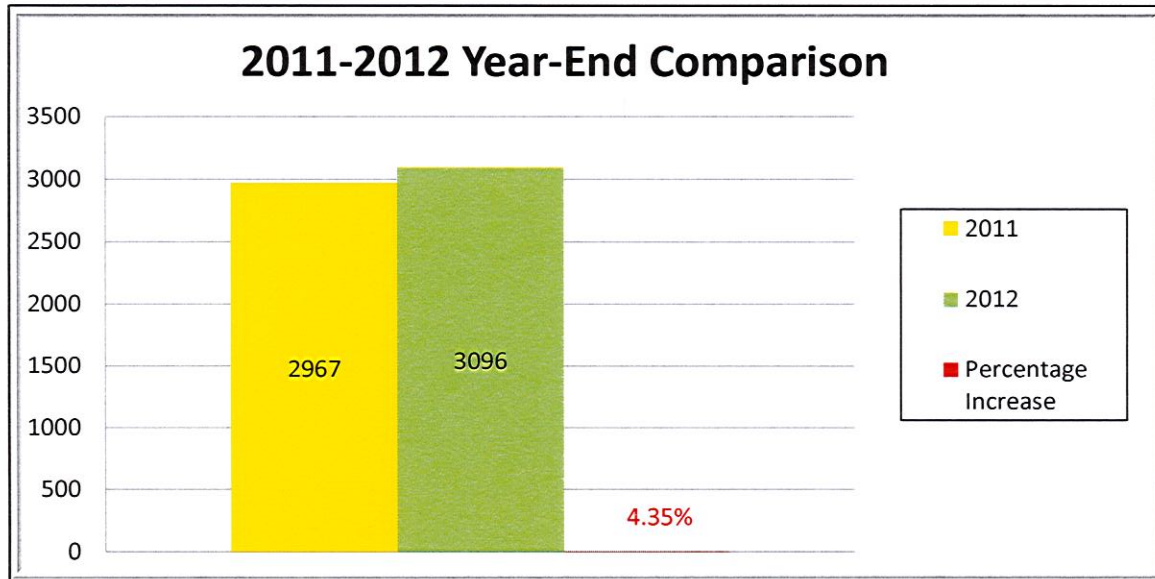

LEMONT FIRE PROTECTION DISTRICT ANNUAL RUN TOTALS 1993-2012

LEMONT FIRE PROTECTION DISTRICT

"2012" RUN TOTALS YEAR TO DATE = 3096

LEMONT FIRE PROTECTION DISTRICT

"2012" RUN TOTALS YEAR TO DATE = 3096