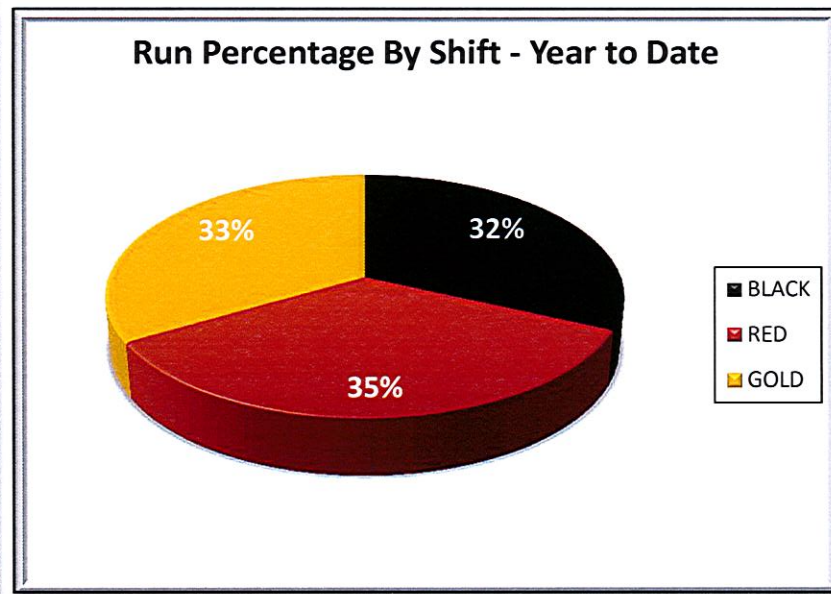

LEMONT FIRE PROTECTION DISTRICT ANNUAL RUN TOTALS 1993-2012

LEMONT FIRE PROTECTION DISTRICT

"2012" RUN TOTALS YEAR TO DATE = 3096

LEMONT FIRE PROTECTION DISTRICT

"2012" RUN TOTALS YEAR TO DATE = 3096