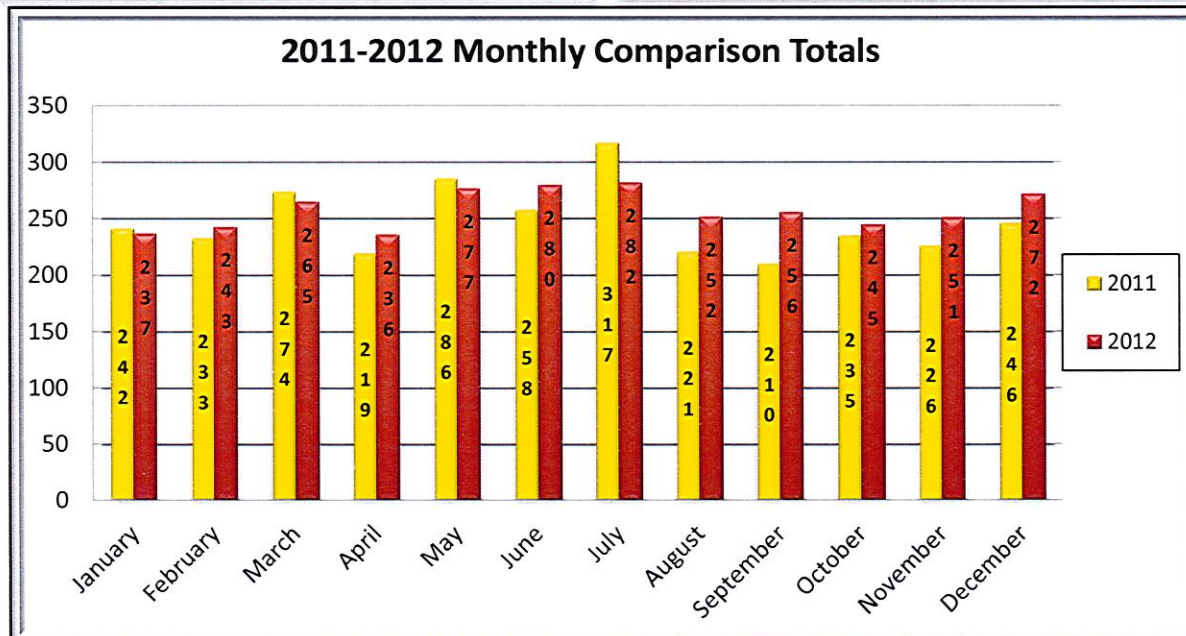

LEMONT FIRE PROTECTION DISTRICT ANNUAL RUN TOTALS 1993-2012

LEMONT FIRE PROTECTION DISTRICT

"2012" RUN TOTALS YEAR TO DATE = 3096

LEMONT FIRE PROTECTION DISTRICT

"2012" RUN TOTALS YEAR TO DATE = 3096