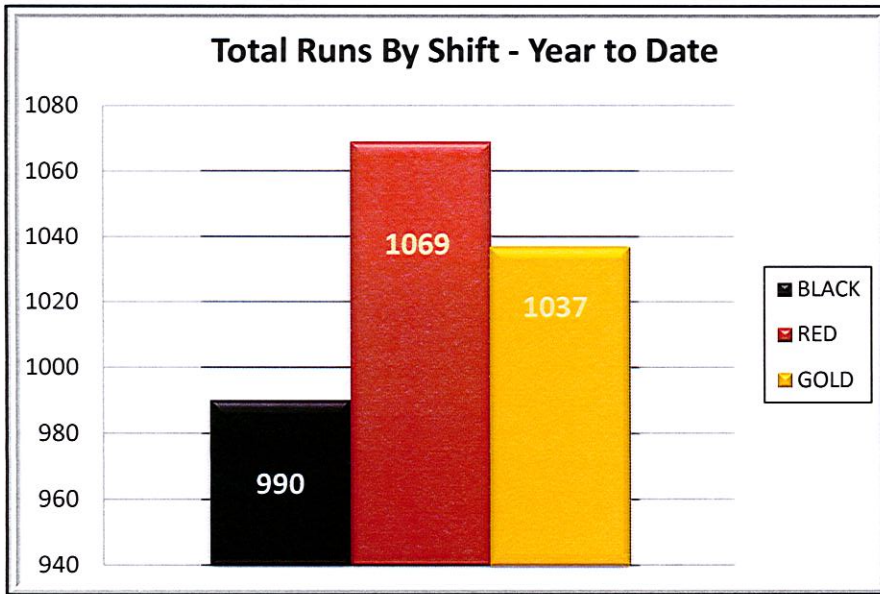

LEMONT FIRE PROTECTION DISTRICT ANNUAL RUN TOTALS 1993-2012

LEMONT FIRE PROTECTION DISTRICT

"2012" RUN TOTALS YEAR TO DATE = 3096

LEMONT FIRE PROTECTION DISTRICT

"2012" RUN TOTALS YEAR TO DATE = 3096