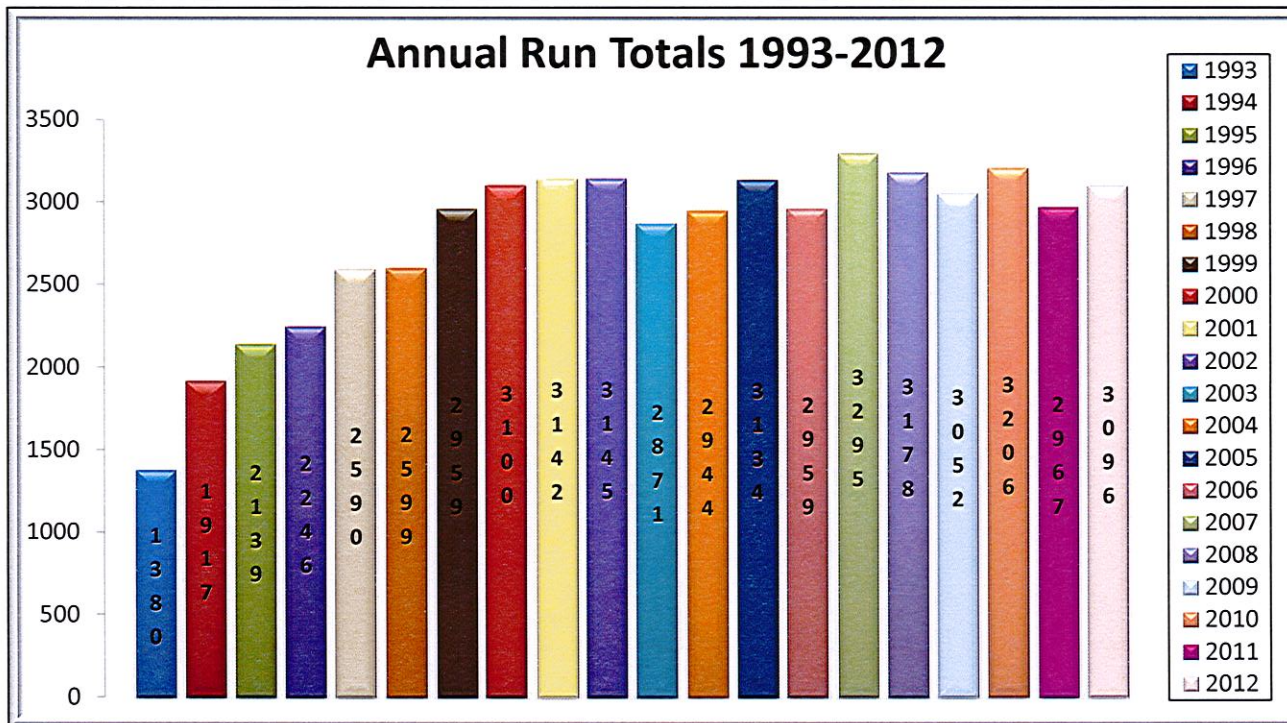

LEMONT FIRE PROTECTION DISTRICT ANNUAL RUN TOTALS 1993-2012

LEMONT FIRE PROTECTION DISTRICT

"2012" RUN TOTALS YEAR TO DATE = 3096

LEMONT FIRE PROTECTION DISTRICT

"2012" RUN TOTALS YEAR TO DATE = 3096