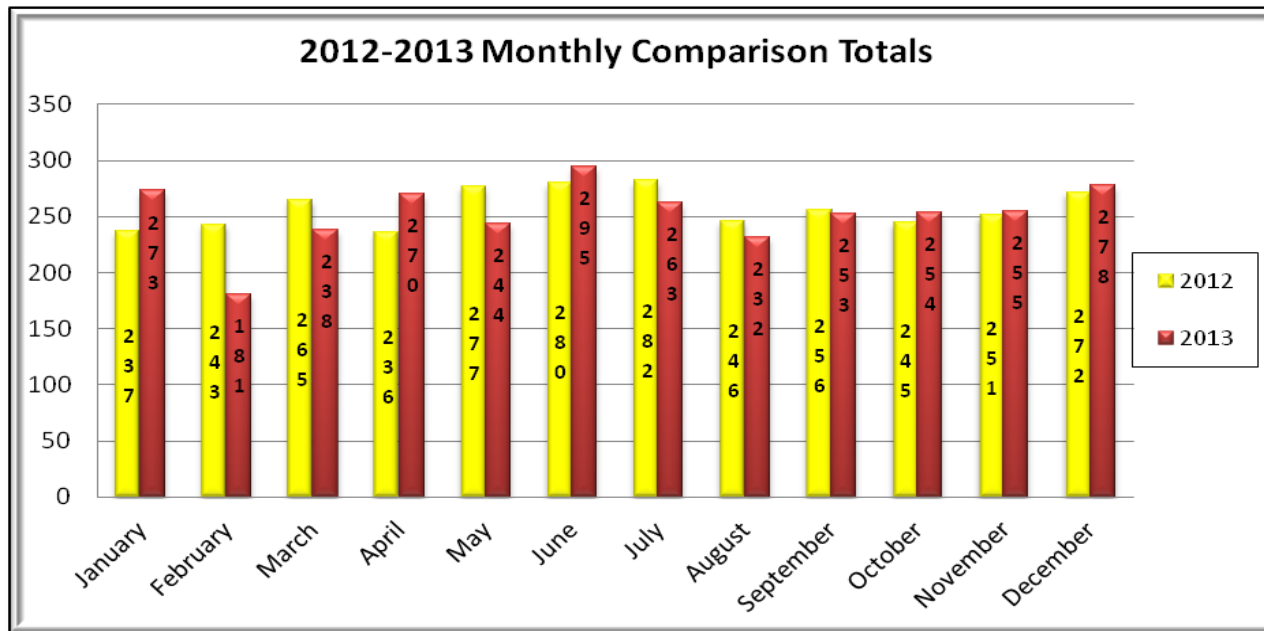

# LEMONT FIRE PROTECTION DISTRICT "2012-2013" RUN TOTAL COMPARISON