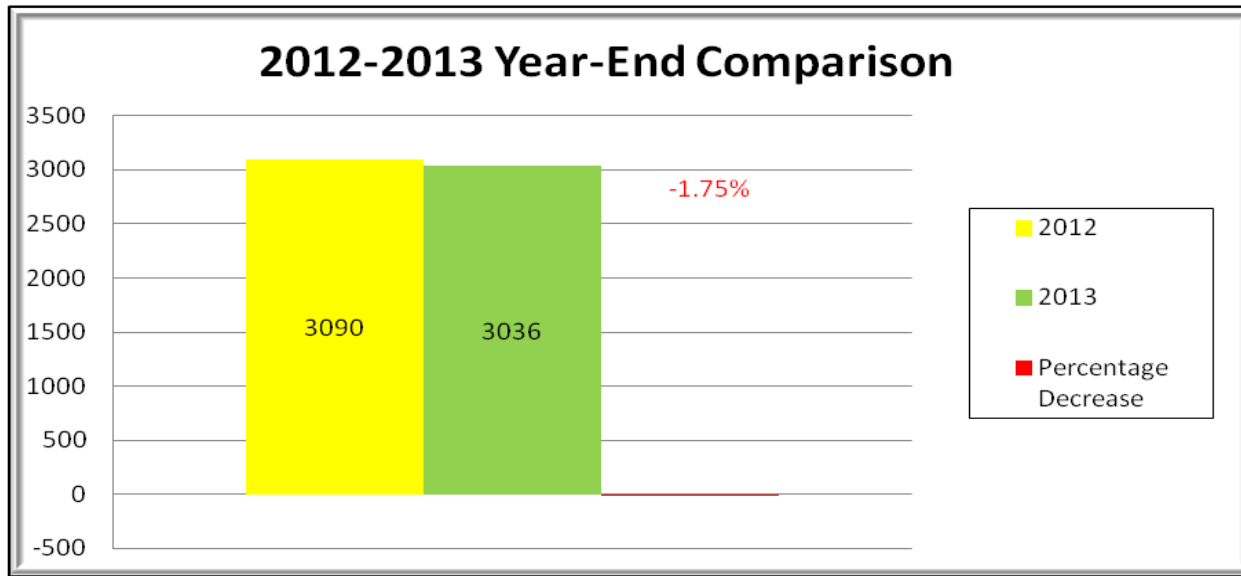

# LEMONT FIRE PROTECTION DISTRICT "2012-2013" RUN TOTAL COMPARISON